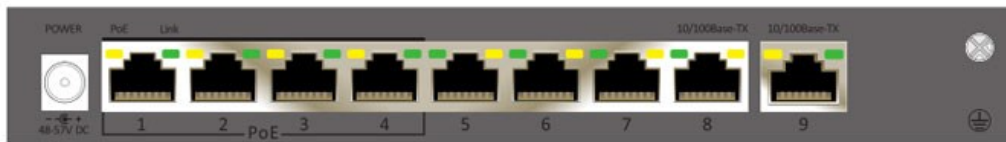

**CP- TNW-HP4H5-6****9 Port Fast Ethernet Switch with 4 POE****Main Features**

- 1pc 100Mbps uplink Ethernet port, 8 pcs100Mbps downlink Ethernet Ports with 4 Ports PoE
- One key CCTV mode, 1~8 downlink ports can only communicate with uplink ports ,  
Restrain network storm under 2Mbps;Extend downlink ports transmission distance to 250m
- Standard: Meet IEEE802.3, IEEE802.3u , IEEE802.3 af/at standards, PoE use End- Span,  
the spare cable can be of other use
- Protection: Excellent anti-thunder, anti-static and anti-interference ability