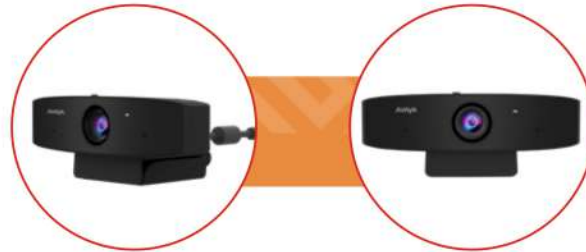

1080p30 resolution

4x digital zoom (EPTZ)

85° horizontal field of view

Avaya Huddle Camera HC010

Perfect fit as laptop USB camera. Fully integrated with Avaya Spaces®, Avaya Cloud Office®, Avaya One Cloud™ and Avaya Workplace, and interoperable with all third party cloud services. A full HD USB fixed camera, providing a high quality 1080p30 video signal, with digital Pan Tilt Zoom. Perfect solution for laptops and NUCs.

Affordable enterprise capability for Huddle Room **audio/video conferencing**

2160p30 resolution

8x digital zoom (EPTZ)

104° up to 123° horizontal field of view

Avaya Huddle Camera HC020

Suitable as laptop USB camera, or as optional camera for CU360 and XT Series. Fully integrated with Avaya Spaces®, Avaya Cloud Office®, Avaya One Cloud™ and Avaya Workplace, and interoperable with all third party cloud services. It is a full HD USB fixed camera, leveraging the quality of a UltraHD 4K sensor to provide a high quality 2160p30 video signal, with digital Pan Tilt Zoom (1080p resolution up to 2x zoom, 720p @3x zoom), and the option to send uncompressed signal on HDMI.

Affordable enterprise capability for Huddle and Small Room **audio/video conferencing**

1080p60 resolution

12x Optical, 16x digital zoom

72° horizontal field of view

Avaya Huddle Camera HC050

"Suitable as laptop USB camera, or as optional camera for CU360 and XT Series. Fully integrated with Avaya Spaces®, Avaya Cloud Office®, Avaya One Cloud™ and Avaya Workplace, and interoperable with all third party cloud services. It is a full HD Pan Tilt Zoom USB camera, with 1080p60 video signal and optical zoom 12x. A perfect solution for huddle, small and medium rooms.