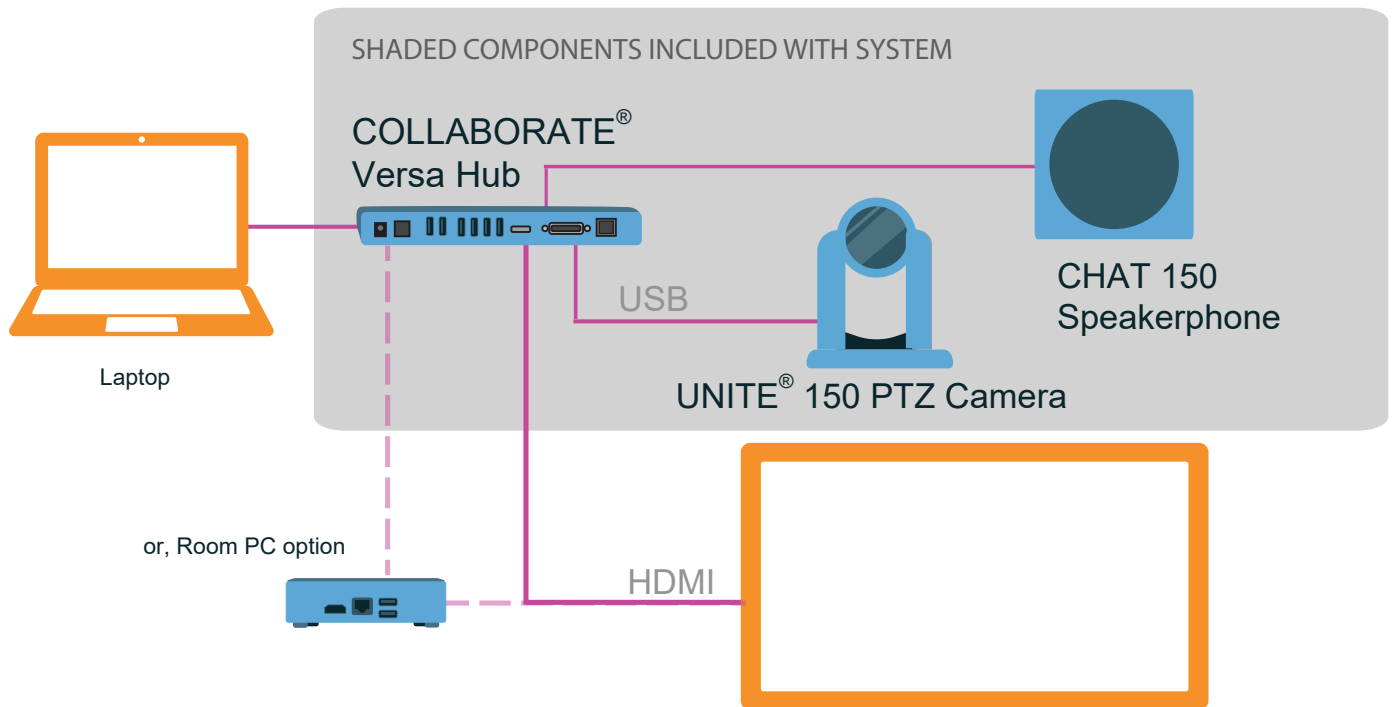

### CLOUD-BASED CONFERENCING

Versa 150 using laptop, or Room PC.

### VERSA HUB

- 1x USB 3.0 (Type-B) for laptop (Requires Display Link driver on laptop)
- 2x USB 3.0 (Type-A) for UNITE camera & CHAT Speakerphone
- 4x USB 2.0 ports
- 1x HDMI out
- 1x DVI out