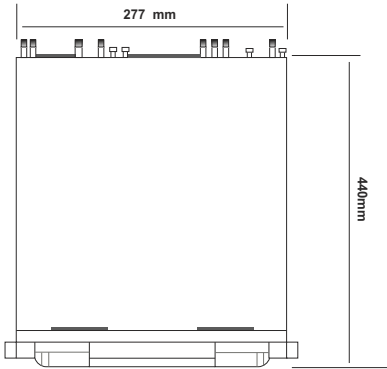

EMBEDDED NETWORK VIDEO RECORDER

ENR-02032-N-LK

Dimension Unit: mm

ORDERING INFORMATION

Part Number	Description	Standard Quantity
ENR-02032-N-LK	32Ch Embedded Network Video Recorder with 2 HDD Bays Supports 4K Cameras, HDMI, VGA and ONVIF	1

PACKING INFORMATION

Part Number	Packing Mode	Gross Weight (kg)	Dimension (mm)
ENR-02032-N-LK	Carton Box	2.3	47.5x277x440