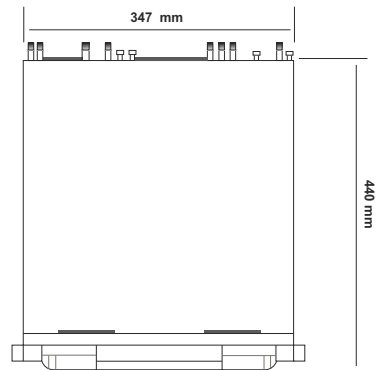

EMBEDDED NETWORK VIDEO RECORDER

ENR-04032-N-LRK

Dimension Unit: mm

ORDERING INFORMATION

Part Number	Description	Standard Quantity
ENR-04032-N-LRK	32Ch Embedded Network Video Recorder with 4 HDD Bays Supports 4K Cameras, HDMI, VGA and ONVIF and RAID	1

PACKING INFORMATION

Part Number	Packing Mode	Gross Weight (kg)	Dimension (mm)
ENR-04032-N-LRK	Carton Box	3.35	75x347x440