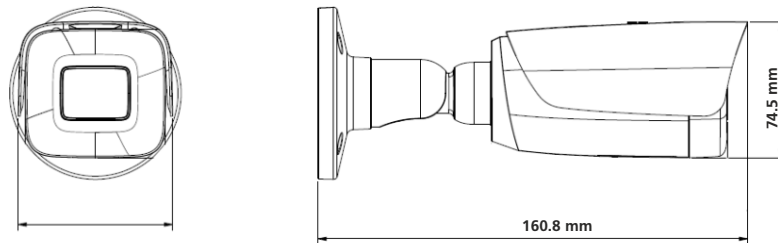

2MP IR IP H.265 COMPACT BULLET CAMERA

ENV-HCB5F-30R-89

SPECIFICATION

MODEL	Model No.	ENV-HCB5F-30R-89
	Type	2MP IR IP H.265 Compact Bullet camera
INTERFACE	Protocols	IPv6, IPv4, TCP/IP, HTTP, FTP, DHCP, DNS, DDNS, MULTICAST, NTP, UDP, Telnet
	Compatibility	ONVIF (Profile S/G/T), SDK, API (Optional)
	Network	1 RJ45 10M/ 100M self adaptive Ethernet port
	Built in Mic	Supported
GENERAL	Power Supply	12V DC, PoE (IEEE802.3 af)
	Power Consumption	Max.7W
	Edge Storage	Micro SD Card Slot, Up to 512 GB
	ANR	Supported
	Working Environment	-35°C ~ +65°C, Humidity : ≤95% RH(Non-condensing)
	Ingress Protection	IP67
	Dimensions	160.8 x 68 x74.5mm
Weight	0.48Kg	

Dimension Unit: mm

ORDERING INFORMATION

Part Number	Description	Standard Quantity
ENV-HCB5F-30R-89	2MP IR IP H.265 Compact Bullet camera with 2.8/4mm Fixed Lens, POE, SD card slot, Built in Mic and 30M IR support	1

PACKING INFORMATION

Part Number	Packing Mode	Gross Weight (kg)	Dimension (mm)
ENV-HCB5F-30R-89	Carton Box	0.48	160.8 x 68x74.5mm