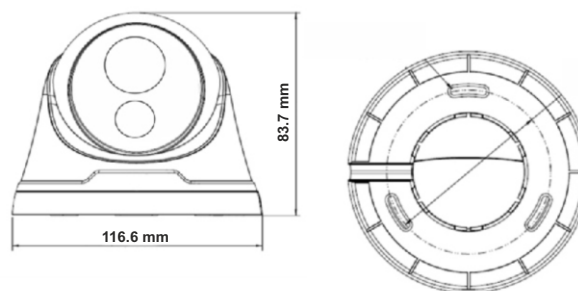

4MP IR IP H.265 COMPACT DOME CAMERA

ENV-HCD7F-30R-91

SPECIFICATION

MODEL	
Model No.	ENV-HCD7F-30R-91
Type	4MP IR IP H.265 Compact Dome camera
VIDEO & AUDIO	
HLC/BLC	Supported
Motion Detection	Supported
Picture Overlay	Supported
OSD	Up to 3 OSDs
Privacy Mask	Up to 4 areas
Audio Compression	G.711U/G.711A
Audio Bit Rate	8K~48Kbps
Alarm Prompt	Mask Alarm, IP Address Conflict, Motion Detection
Smart Function	Crossline, Intrusion
INTERFACE	
Protocols	IPv6, IPv4, TCP/IP, HTTP, FTP, DHCP, DNS, DDNS, MULTICAST, NTP, UDP, Telnet
Compatibility	ONVIF (Profile S/G/T), SDK, API (Optional)
Network	1 RJ45 10M/ 100M self adaptive Ethernet port
Remote Connection	≤7
Client	Eyeconnect
Web Version	Web6
Built in Mic	Supported
GENERAL	
Power Supply	12V DC, PoE (IEEE802.3 af)
Power Consumption	Max.7W
Edge Storage	Micro SD Card Slot, Up to 512 GB
ANR	Supported
Working Environment	-35°C ~ +65°C, Humidity : ≤95% RH(Non-condensing)
Ingress Protection	IP67
Surge Protection	Supported
Lightning protection	Supported
Web Client Language	English, Russian, Spanish, Korean, Italian, Turkish, Thai, French, Polish, Dutch, Hebraism, Arabic, Vietnamese
Dimensions	116.6 x 116.6 x 83.7mm
Weight	0.47Kg

Dimension Unit: mm

ORDERING INFORMATION

Part Number	Description	Standard Quantity
ENV-HCD7F-30R-91	4MP IR IP H.265 Compact Dome camera with 2.8 Fixed Lens, POE, WDR, SD card slot, Built in Mic and 30M IR support	1

PACKING INFORMATION

Part Number	Packing Mode	Gross Weight (kg)	Dimension (mm)
ENV-HCD7F-30R-91	Carton Box	0.47	116.6 x 116.6 x 83.7