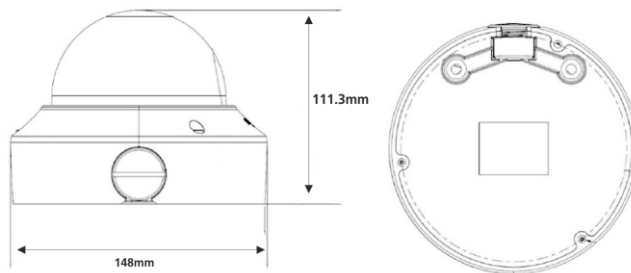

4MP IR IP H.265 VANDAL PROOF DOME CAMERA

ENV-HVD7M-30R-20

SPECIFICATION

MODEL	Model No.	ENV-HVD7M-30R-20
	Type	4MP IR IP H.265 Vandal Proof Dome Camera
SMART	Behavior Detection	Intrusion, Crossing line, Motion detection, Abandoned Object, Missing object
	Exception Detection	Audio detection
	Intelligent Identification	Face detection, Defocus, Scene Change
	Statistical Analysis	People counting
	General	Watermark, IP Address Filtering, Tampering Alarm, Alarm input, Alarm output, Access Policy, ARP Protection, RTSP Authentication, User Authentication, Password protection
INTERFACE	Protocols	IPv6, IPv4, IGMP, ICMP, ARP, TCP, UDP, DHCP, PPPoE, RTP, RTSP, RTCP, DNS, DDNS, NTP, FTP, UPnP, HTTP, HTTPS, SMTP, 802.1x, SNMP, QoS, NAS
	Compatibility	ONVIF (Profile S/G), API
	Network	1 RJ45 10M/100M Base-TX Ethernet
	Audio I/O	1/1
	Alarm I/O	1/1
GENERAL	Power	DC 12V±25%, PoE (IEEE 802.3af)
	Power consumption	Max 7.5W
	Edge Storage	Micro SD Card, Up to 256GB, ANR Support
	ANR	Supported
	Reset Button	Supported
	Working Environment	-35°C ~ +60°C, Humidity ≤ 95% RH(Non-condensing)
	Surge Protection	6KV
	Ingress Protection	IP67
	Vandal Resistant	IK10
	Dimensions	148x148x111.3 mm
Weight	0.93 kg	

Dimension Unit: mm

ORDERING INFORMATION

Part Number	Description	Standard Quantity
ENV-HVD7M-30R-20	4MP IR IP H.265 Vandal Proof Dome camera with 2.7 to 13.5mm Motorized Lens, POE, SD card slot, WDR, Smart Analytics and 30M IR support	1

PACKING INFORMATION

Part Number	Packing Mode	Gross Weight (kg)	Dimension (mm)
ENV-HVD7M-30R-20	Carton Box	0.93	148x148x111.3