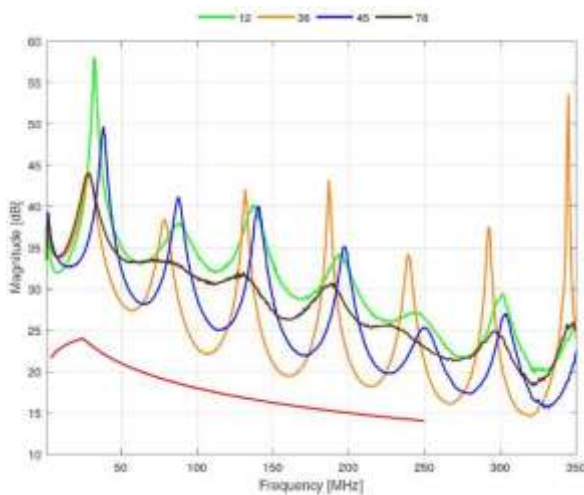

Typical Return Loss Cat.6 shielded patch cord 2m