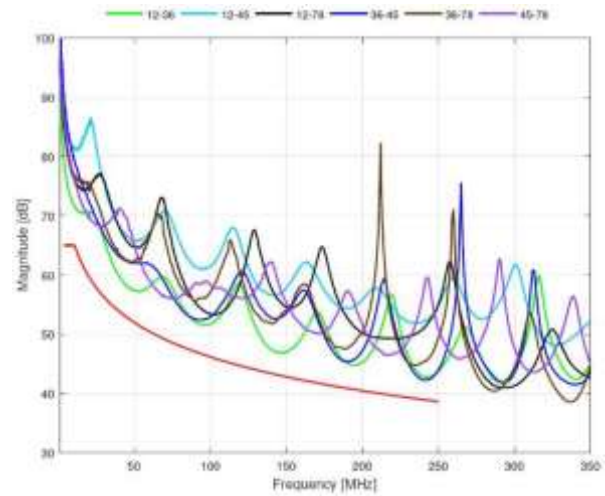

Typical NEXT Cat.6 unshielded patch cord 2m