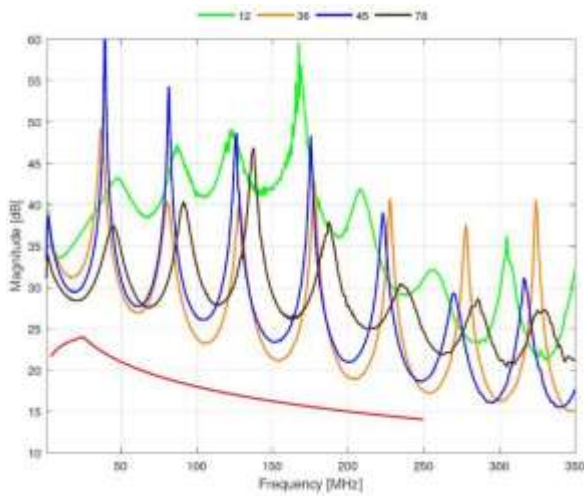

Patch Cord Characteristics Cat.6 classic

	unshielded	shielded
Inner conductor diameter	AWG26/7	AWG26/7
Cable construction	U/UTP	U/FTP
Number of pairs	4	4
Screen per pair	None	AL/ foil
Outer screen	None	None
Jacket	LSZH	LSZH
Bending radius	≥35mm operation (without load)	≥50mm operation (without load)
Outer diameter	nominal 4.5 mm	nominal 5.7 mm
Wiring method	standard: TIA568A, optional: TIA568B	
Jacket colours	grey, yellow, red, blue, green, orange, black, violet, white	

Typical Return Loss Cat.6 unshielded patch cord 2m