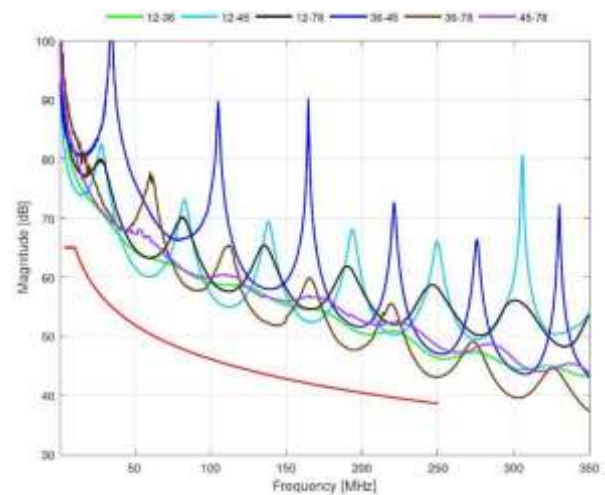

Typical NEXT Cat.6 shielded patch cord 2m