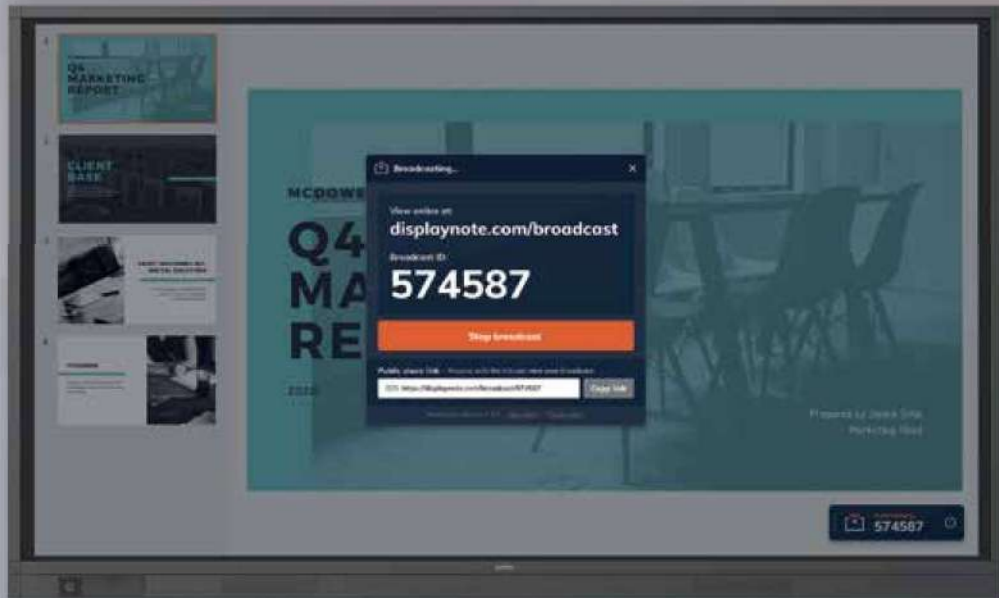

# newline

Scalability

Diverse  
Connectivity

Intelligent Touch

Go Wireless

Win/iOS/Android  
Compatibility

Annotation

Personalized UI

## THE HASSLE-FREE INTERACTIVE DISPLAY FOR CLASSROOMS

This series allows a collaborative experience that lets students interact using a stylus or their fingers. The responsive RS series display lets multiple students touch and draw on the display, lag-free and simultaneously. Designed for education, it features all the Newline interactive ecosystem tools needed to engage students and spark passion for learning.