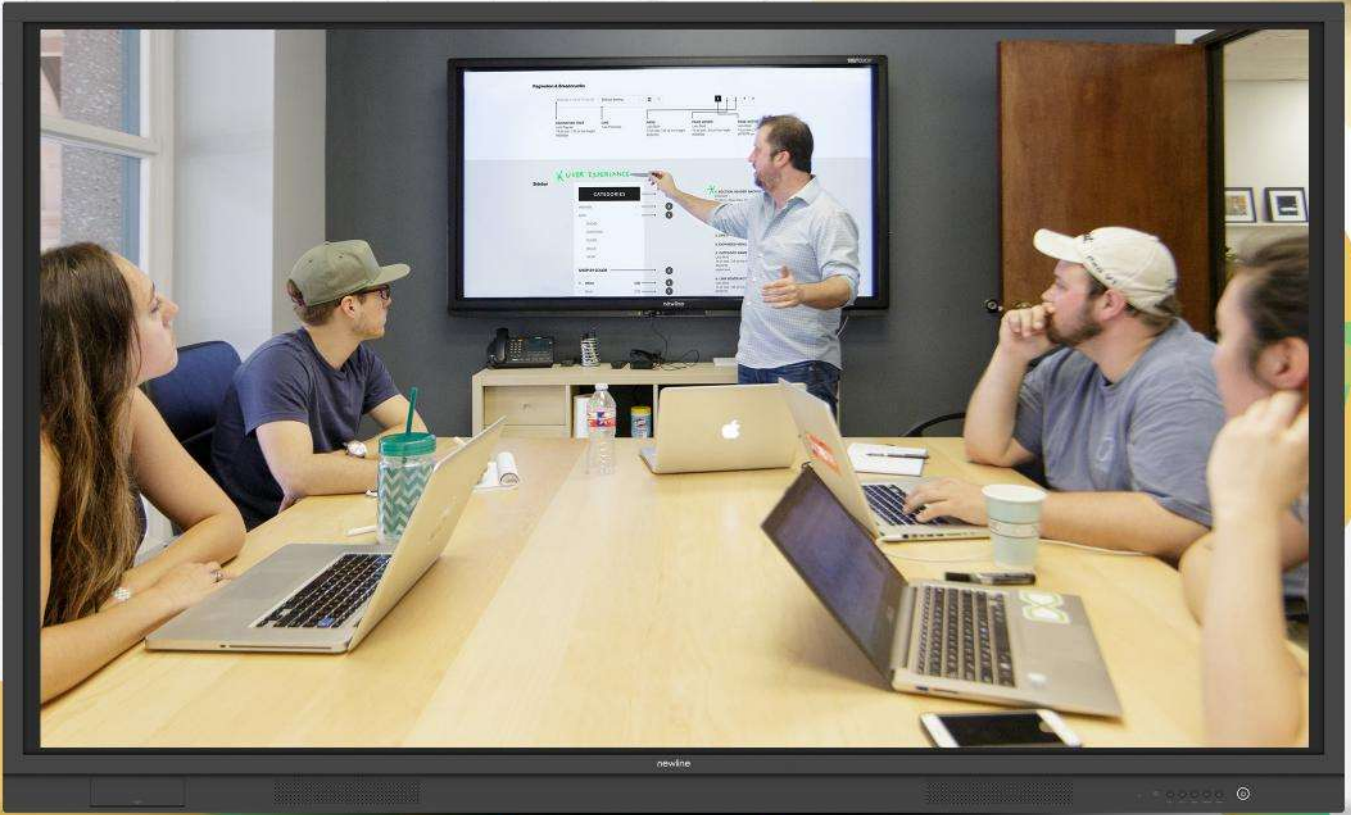

newline

Connect. Create. Collaborate.

TRU TOUCH i85

REVOLUTIONIZING
THE EDUCATION SECTOR
IN INDIA

PRODUCT SPECIFICATION

DISPLAY	TT-8519IS	COMPATIBILITY	
PANEL SIZE	85"	CVBS	480I,
TYPE/TECH	LED BACKLIGHT	HDMI	480I, 480P,720P,1080I,1080P
DISPLAY AREA (MM)	1872MM*1053MM	CONTROLS	
ASPECT RATIO	16:09	PHYSICAL- TOP OSD	INPUT: MANUAL , SOURCE, MUTE ,VOLUME -, VOLUME + PC, EMBD PLAYER, AV, VGA, HDMI1, HDMI2, HDMI3 LIGHT:1~10 VOLUME:0~100 VGA: H POSITION, V POSITION, PHASE, CLOCK, ZOOM, AUTO ADJUST, WRITING MODE PICTURE: BRIGHTNESS, CONTRAST, HUE, SHARPNESS, COLOR TEMP, ZOOM, WRITING MODE
NATIVE RESOLUTION	3840*2160 (4K)	FRONT CONNECTORS	2 X USB 3.0 FOR OPS, , 1 X HDMI, 1 X TOUCH, 1 X MIC
COLORS	1.07 BILLION(10 BIT)	MULTIMEDIA	IMAGE: JPEG, BMP, PNG VIDEO: MPEG2, MPEG4, H264, HEVC(H.265) AUDIO: WMA, MP3, M4A, (AAC)
BRIGHTNESS	>450NITS	POWER	
CONTRAST RATIO	15000:1	VOLTAGE	AC 100-240V, 50/60HZ
RESPONSE TIME	<4MS	CONSUMPTION	Maximum ≤450W < 0.5 W ("STANDBY MODE")
REFRESH RATE	120 HZ	VESA	
VIEWING ANGLES	H = 178, V = 178 TYP.	VESA PATTERN	800*400
BACKLIGHT LIFE	50,000 HOURS TYP.	OPERATING CONDITIONS	
GLASS THICKNESS	4MM	TEMPERATURE (° C)	0°C TO 40°C
GLASS HARDNESS	9H (PENCIL) , 7(MOHS)	HUMIDITY	20% ~ 80% NON-CONDENSING
SURFACE TREATMENT	ANTIGLARE (7H)	DIMENSIONS	(W X H X D)
ORIENTATION	LANDSCAPE	PHYSICAL (INCH / MM)	2119X1309X275
OPERATING SYSTEM		WEIGHT	
OPERATING SYSTEM	NON- ANDRIOD	NET (LB / KG)	69KG
TOUCH		GROSS (LB / KG)	86KG
TYPE/ TECH	INFRA RED	PACKAGE CONTENTS	
TOUCH RESOLUTION	32767 X 32767		1. DISPLAY 2. POWER CABLE 3. USB CABLE 4. REMOTE CONTROL WITH BATTERIES 5. STYLUS (X1) 6. USER GUIDE
TOUCH POINT	20 POINT MULTI TOUCH	SYSTEM	
OS SUPPORT	WINDOWS / LINUX / ANDROID / MAC	CHIPSET	MSD3458HB
INPUT		CPU	MIPS ADVANCED MULTI-CORE CPU
HDMI	X3 (2.0*2 IN REAR SIDE. 1.4*1 IN FRONT)	RAM	2GBIT DDR3 MCP
TOUCH USB	X2 (TYPE B)	ROM	64M BIT NORFLASH
RGB / VGA	X1	CERTIFICATES	
AUDIO	X1 PC AUDIO(3.5 MM)	REGULATIONS	BIS
YPBPR	X1	SPEAKERS	
MIC(MICROPHONE)	X1 (FRONT SIDE)		15WX2
AV IN	X1 (CVBS+L+R)		
OPS	INTEL STANDARD OPS SLOT SUPPORT 4K@60HZ		
OUTPUT			
AUDIO	X1 EARPHONE OUT		
AV OUT	YES		
CONTROL			
RS232	X1		
USB			
TYPE A	X2 (3.0) FRONT		
TYPE A	X1 (2.0) REAR (FW UPGRADE)		