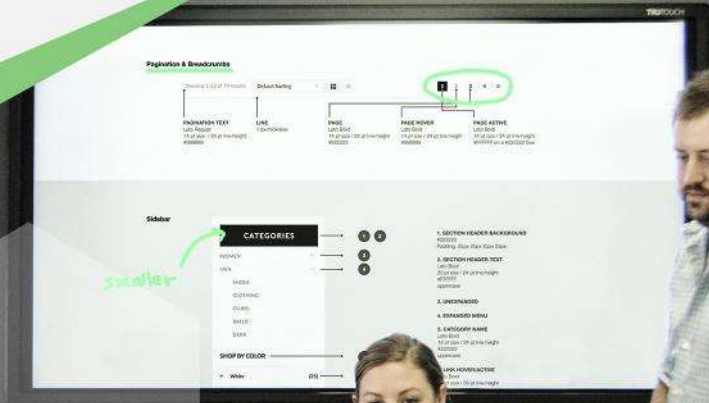

newline

Connect. Create. Collaborate.

TRU TOUCH i85

REVOLUTIONIZING
THE EDUCATION SECTOR
IN INDIA

PRODUCT SPECIFICATION

DISPLAY	TT-8519IS	COMPATIBILITY	
PANEL SIZE	85"	CVBS	480I,
TYPE/TECH	LED BACKLIGHT	HDMI	480I, 480P,720P,1080I,1080P
DISPLAY AREA (MM)	1872MM*1053MM	CONTROLS	
ASPECT RATIO	16:09	PHYSICAL- TOP OSD	INPUT: MANUAL , SOURCE, MUTE ,VOLUME -, VOLUME + PC, EMBD PLAYER, AV, VGA, HDMI1, HDMI2, HDMI3 LIGHT:1~10 VOLUME:0~100 VGA: H POSITION, V POSITION, PHASE, CLOCK, ZOOM, AUTO ADJUST, WRITING MODE PICTURE: BRIGHTNESS, CONTRAST, HUE, SHARPNESS, COLOR TEMP, ZOOM, WRITING MODE
NATIVE RESOLUTION	3840*2160 (4K)	FRONT CONNECTORS	2 X USB 3.0 FOR OPS, , 1 X HDMI, 1 X TOUCH, 1 X MIC
COLORS	1.07 BILLION(10 BIT)	MULTIMEDIA	IMAGE: JPEG, BMP, PNG VIDEO: MPEG2, MPEG4, H264, HEVC(H.265) AUDIO: WMA, MP3, M4A, (AAC)
BRIGHTNESS	>450NITS	POWER	
CONTRAST RATIO	15000:1	VOLTAGE	AC 100-240V, 50/60HZ
RESPONSE TIME	<4MS	CONSUMPTION	Maximum ≤450W < 0.5 W ("STANDBY MODE")
REFRESH RATE	120 HZ	VESA	
VIEWING ANGLES	H = 178, V = 178 TYP.	VESA PATTERN	800*400
BACKLIGHT LIFE	50,000 HOURS TYP.	OPERATING CONDITIONS	
GLASS THICKNESS	4MM	TEMPERATURE (° C)	0°C TO 40°C
GLASS HARDNESS	9H (PENCIL) , 7(MOHS)	HUMIDITY	20% ~ 80% NON-CONDENSING
SURFACE TREATMENT	ANTIGLARE (7H)	DIMENSIONS	(W X H X D)
ORIENTATION	LANDSCAPE	PHYSICAL (INCH / MM)	2119X1309X275
OPERATING SYSTEM		WEIGHT	
OPERATING SYSTEM	NON- ANDRIOD	NET (LB / KG)	69KG
TOUCH		GROSS (LB / KG)	86KG
TYPE/ TECH	INFRA RED	PACKAGE CONTENTS	
TOUCH RESOLUTION	32767 X 32767		1. DISPLAY 2. POWER CABLE 3. USB CABLE 4. REMOTE CONTROL WITH BATTERIES 5. STYLUS (X1) 6. USER GUIDE
TOUCH POINT	20 POINT MULTI TOUCH	SYSTEM	
OS SUPPORT	WINDOWS / LINUX / ANDROID / MAC	CHIPSET	MSD3458HB
INPUT		CPU	MIPS ADVANCED MULTI-CORE CPU
HDMI	X3 (2.0*2 IN REAR SIDE. 1.4*1 IN FRONT)	RAM	2GBIT DDR3 MCP
TOUCH USB	X2 (TYPE B)	ROM	64M BIT NORFLASH
RGB / VGA	X1	CERTIFICATES	
AUDIO	X1 PC AUDIO(3.5 MM)	REGULATIONS	BIS
YPBPR	X1	SPEAKERS	
MIC(MICROPHONE)	X1 (FRONT SIDE)		15WX2
AV IN	X1 (CVBS+L+R)		
OPS	INTEL STANDARD OPS SLOT SUPPORT 4K@60HZ		
OUTPUT			
AUDIO	X1 EARPHONE OUT		
AV OUT	YES		
CONTROL			
RS232	X1		
USB			
TYPE A	X2 (3.0) FRONT		
TYPE A	X1 (2.0) REAR (FW UPGRADE)		