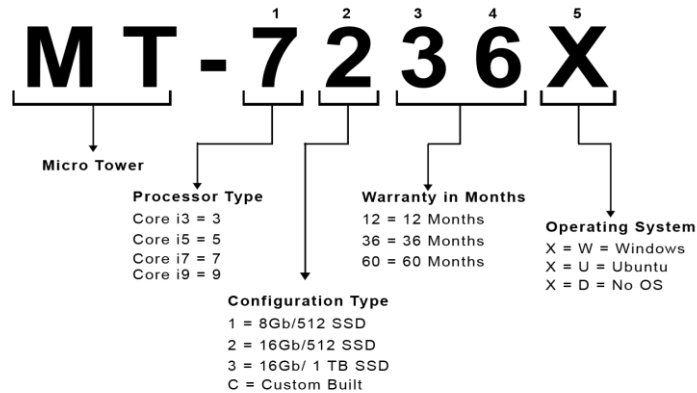

## Micro Tower PC

### Product Nomenclature

#### Product Specifications

Model Series: BBPC-MT

|                                  |   |
|----------------------------------|---|
| <b>Part #</b>                    | <b>MT-3112X</b>                                   |
| <b>Type</b>                      | Micro Tower i3 12th gen/8 GB/512 SSD/1Y           |
| <b>Device Type</b>               | Desktop   |
| <b>Processor</b>                 | Intel Core i3 12th Gen 12100                      |
| <b>Motherboard</b>               | H610  |
| <b>Memory</b>                    | 8GB   |
| <b>Video</b>                     | Onboard / HDMI x 2 + DP x 1                       |
| <b>Audio</b>                     | Onboard   |
| <b>Storage</b>                   | 512 SSD   |
| <b>Optical Drive</b>             | NO  |
| <b>Digital Media Card Reader</b> | NO  |
| <b>Communication Port</b>        | USB2.1 x 4 / USB 3.0 x 2 / COM Port               |
| <b>Interfaces</b>                | Onboard LAN RJ45 Gigabit                          |
| <b>Expansion Slots</b>           | PCIe 4.0 x16 - 1 No / PCIe x1 3.0 - 1 Nos         |
| <b>Expansion Bays</b>            | 2.5" x 1 / 5.25" x 3                              |
| <b>Power Supply</b>              | 400 Watts   |
| <b>Limited Warranty</b>          | 1 year Onsite                                     |
| <b>Software</b>                  | DOS/Ubuntu/Windows                                |
| <b>Dimensions (System)</b>       | 370 (L) x 195 (B) x 350 (H) mm                    |
| <b>Dimensions (Box)</b>          | 500 (L) x 245 (B) x 450 (H) mm                    |
| <b>Weight</b>                    | 3.5 Kg (Net)   5 Kg (Gross)                       |
| <b>Std Inclusions</b>            | Wired Kbd/Wired Optical Mouse/ Indian Power Cable |