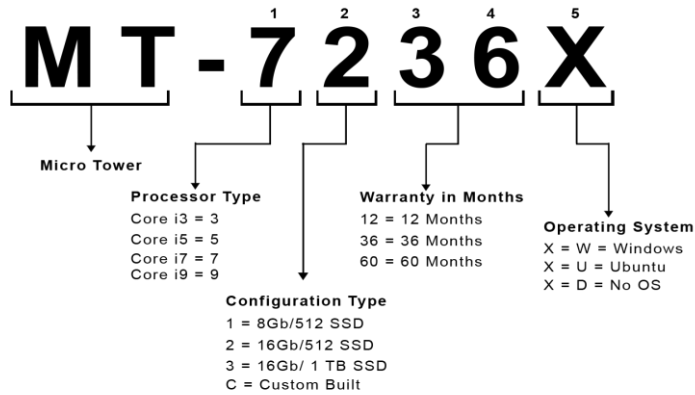

## Micro Tower PC

### Product Nomenclature

#### Product Specifications

Model Series: BBPC-MT

<b>Part #</b>	<b>MT-3236X</b>
<b>Type</b>	Micro Tower i3 12th gen/16 GB/512 SSD/3Y
<b>Device Type</b>	Desktop
<b>Processor</b>	Intel Core i3 12th Gen 12100
<b>Motherboard</b>	H610
<b>Memory</b>	16GB
<b>Video</b>	Onboard / HDMI x 2 + DP x 1
<b>Audio</b>	Onboard
<b>Storage</b>	512 SSD
<b>Optical Drive</b>	NO
<b>Digital Media Card Reader</b>	NO
<b>Communication Port</b>	USB2.1 x 4 / USB 3.0 x 2 / COM Port
<b>Interfaces</b>	Onboard LAN RJ45 Gigabit
<b>Expansion Slots</b>	PCIe 4.0 x16 - 1 No / PCIe x1 3.0 - 1 Nos
<b>Expansion Bays</b>	2.5" x 1 / 5.25" x 3
<b>Power Supply</b>	400 Watts
<b>Limited Warranty</b>	3 years Onsite
<b>Software</b>	DOS/Ubuntu/Windows
<b>Dimensions (System)</b>	370 (L) x 195 (B) x 350 (H) mm
<b>Dimensions (Box)</b>	500 (L) x 245 (B) x 450 (H) mm
<b>Weight</b>	3.5 Kg (Net)   5 Kg (Gross)
<b>Std Inclusions</b>	Wired Kbd/Wired Optical Mouse/ Indian Power Cable