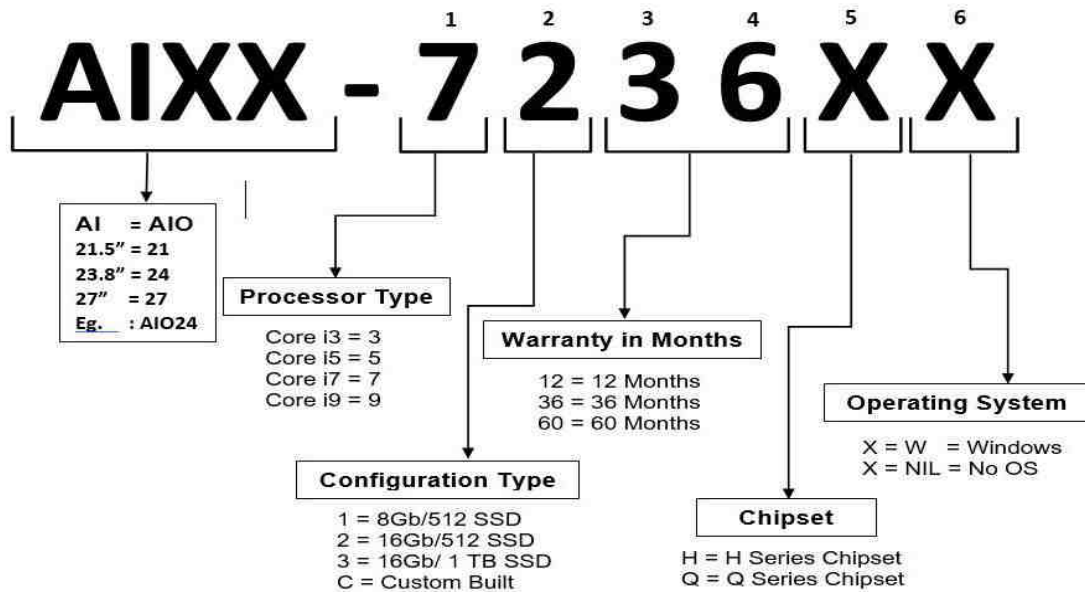

Product Nomenclature AIO

Type	Details	Description
Product Form	Form Factor	Thin Mini ITX
LCD	Screen Size	23.8" Inch
	Specification	LED Backlight 1920x1080 Full HD Frameless Panel , ADS View Angle H=178DEG,V=178DEG(CR>=10) 220nits Typical Brightness 14ms Response Time 1000:1 Contrast Ratio
Base	Material & Function	Standard Metal Stand
Camera	Front	3.0 Megapixel PopUp Type
Speaker	Built-In	2x 3W Stereo Speakers
Front Port	USB Port	2*USB 2.0 (Default)
SSD / HDD	Inside	1*2.5 INCH HDD/SSD 256GB/512GB/1TB
ODD	Optical Disk Drive	Optional USB Only
WIFI& BT	WIFI Module	Intel M.2 Wifi & BT Module Preinstalled
CPU	CPU Model	Supports Core i3/i5/i7/i9 12th Generation
Memory Slots	Capacity	2 x DDR4 SO-DIMM Sockets, Upto 64GB RAM
Rear Port	Back Panel Connectors	1 x RJ45 Gigabit LAN Port
		1 x HDMI
		1 x VGA
		4 x USB 3.2 Gen1
		1 x Mic Connector
		1 x External Speaker Connector
Accessories	Power Adapter	Standard 150W 19V with Power Cable
	OS	Supports Windows 10/11 Home & Pro