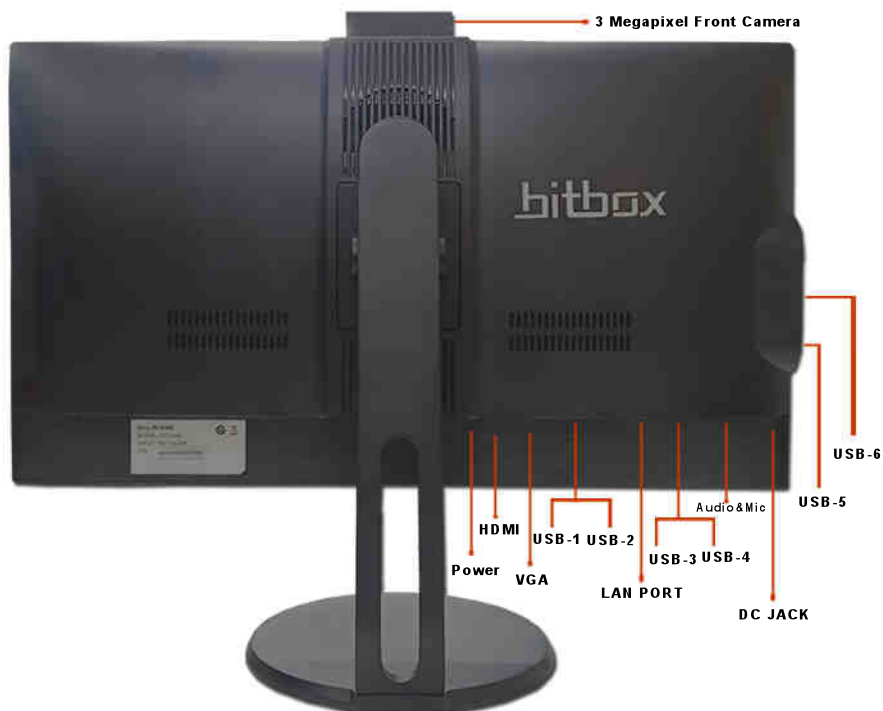

All-in-One

Intelligence meets simplicity

Unlock a new dimension of productivity with BitBox AIO. This all-in-one powerhouse combines sleek design with robust performance, offering seamless multitasking and stunning visuals. With integrated features like personalized performance and effortless connectivity, BitBox AIO is your gateway to a smarter, more efficient workspace. Elevate your work experience today.

Elevate your workspace, simplify your tasks, and stay connected effortlessly.

-  1920x1080 Full HD Frameless Panel
-  Front Camera 3.0 Megapixel
-  Built-in - 2x 3W Stereo Speakers
-  220nits Typical Brightness
-  14ms Response Time
-  Supports Core i3/i5/i7/i9 12th Generation
-  1*2.5 INCH HDD/SSD 256GB/512GB/1TB
-  Intel M.2 Wifi & BT Module Preinstalled
-  Supports Windows 10/11 Home & Pro

Product Nomenclature AIO

Type	Details	Description
Product Form	Form Factor	Thin Mini ITX
LCD	Screen Size	23.8" Inch
	Specification	LED Backlight 1920x1080 Full HD Frameless Panel , ADS View Angle H=178DEG,V=178DEG(CR>=10) 220nits Typical Brightness 14ms Response Time 1000:1 Contrast Ratio
Base	Material & Function	Standard Metal Stand
Camera	Front	3.0 Megapixel PopUp Type
Speaker	Built-In	2x 3W Stereo Speakers
Front Port	USB Port	2*USB 2.0 (Default)
SSD / HDD	Inside	1*2.5 INCH HDD/SSD 256GB/512GB/1TB
ODD	Optical Disk Drive	Optional USB Only
WIFI& BT	WIFI Module	Intel M.2 Wifi & BT Module Preinstalled
CPU	CPU Model	Supports Core i3/i5/i7/i9 12th Generation
Memory Slots	Capacity	2 x DDR4 SO-DIMM Sockets, Upto 64GB RAM
Rear Port	Back Panel Connectors	1 x RJ45 Gigabit LAN Port
		1 x HDMI
		1 x VGA
		4 x USB 3.2 Gen1
		1 x Mic Connector
		1 x External Speaker Connector
Accessories	Power Adapter	Standard 150W 19V with Power Cable
	OS	Supports Windows 10/11 Home & Pro