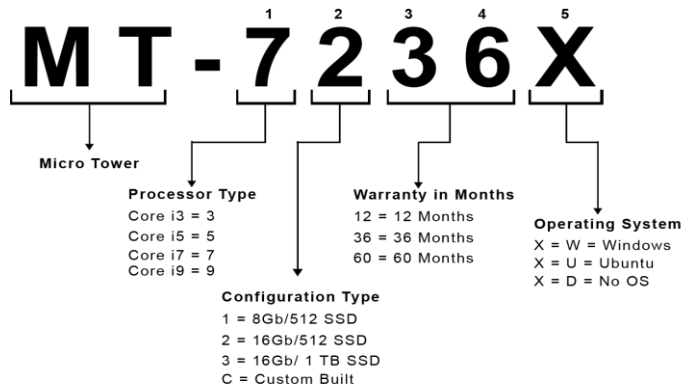

## Micro Tower PC

### Product Nomenclature

### Product Specifications

Model Series: BBPC-MT

<b>Part #</b>	<b>MT-5312X</b>
<b>Type</b>	Micro Tower i5 12th gen/16 GB/1TB SSD/1Y
<b>Device Type</b>	Desktop
<b>Processor</b>	Intel Core i5 12th Gen 12400
<b>Motherboard</b>	H610
<b>Memory</b>	16GB
<b>Video</b>	Onboard / HDMI x 2 + DP x 1
<b>Audio</b>	Onboard
<b>Storage</b>	1TB SSD
<b>Optical Drive</b>	NO
<b>Digital Media Card Reader</b>	NO
<b>Communication Port</b>	USB2.1 x 4 / USB 3.0 x 2 / COM Port
<b>Interfaces</b>	Onboard LAN RJ45 Gigabit
<b>Expansion Slots</b>	PCIe 4.0 x16 - 1 No / PCIe x1 3.0 - 1 Nos
<b>Expansion Bays</b>	2.5" x 1 / 5.25" x 3
<b>Power Supply</b>	400 Watts
<b>Limited Warranty</b>	1 year Onsite
<b>Software</b>	DOS/Ubuntu/Windows
<b>Dimensions (System)</b>	370 (L) x 195 (B) x 350 (H) mm
<b>Dimensions (Box)</b>	500 (L) x 245 (B) x 450 (H) mm
<b>Weight</b>	3.5 Kg (Net)   5 Kg (Gross)
<b>Std Inclusions</b>	Wired Kbd/Wired Optical Mouse/ Indian Power Cable