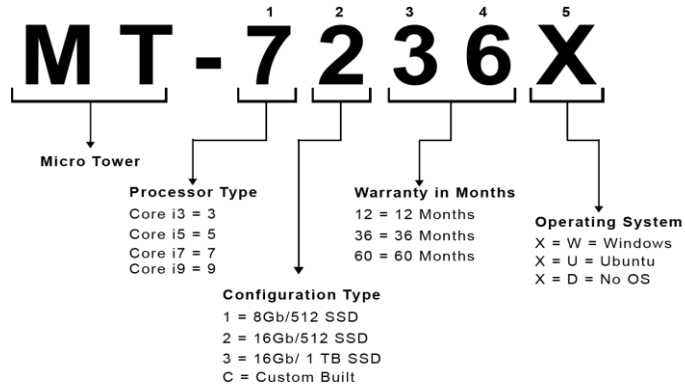

## Micro Tower PC

### Product Nomenclature

### Product Specifications

Model Series: BBPC-MT

<b>Part #</b>	<b>MT-5336X</b>
<b>Type</b>	Micro Tower i5 12th gen/16 GB/1TB SSD/3Y
<b>Device Type</b>	Desktop
<b>Processor</b>	Intel Core i5 12th Gen 12400
<b>Motherboard</b>	H610
<b>Memory</b>	16GB
<b>Video</b>	Onboard / HDMI x 2 + DP x 1
<b>Audio</b>	Onboard
<b>Storage</b>	1TB SSD
<b>Optical Drive</b>	NO
<b>Digital Media Card Reader</b>	NO
<b>Communication Port</b>	USB2.1 x 4 / USB 3.0 x 2 / COM Port
<b>Interfaces</b>	Onboard LAN RJ45 Gigabit
<b>Expansion Slots</b>	PCIe 4.0 x16 - 1 No / PCIe x1 3.0 - 1 Nos
<b>Expansion Bays</b>	2.5" x 1 / 5.25" x 3
<b>Power Supply</b>	400 Watts
<b>Limited Warranty</b>	3 years Onsite
<b>Software</b>	DOS/Ubuntu/Windows
<b>Dimensions (System)</b>	370 (L) x 195 (B) x 350 (H) mm
<b>Dimensions (Box)</b>	500 (L) x 245 (B) x 450 (H) mm
<b>Weight</b>	3.5 Kg (Net)   5 Kg (Gross)
<b>Std Inclusions</b>	Wired Kbd/Wired Optical Mouse/ Indian Power Cable