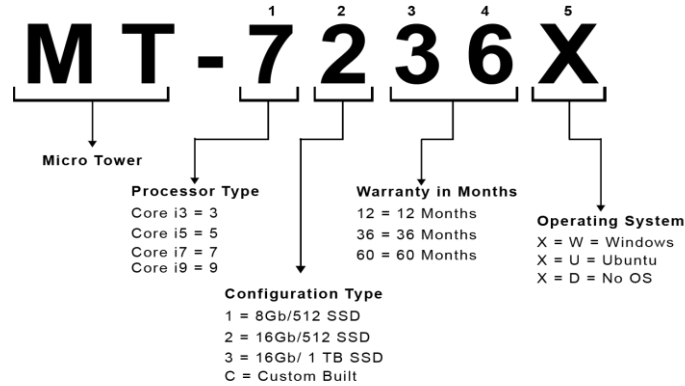

## Micro Tower PC

### Product Nomenclature

### Product Specifications

Model Series: BBPC-MT

<b>Part #</b>	<b>MT-7312X</b>
<b>Type</b>	Micro Tower i7 12th gen/16 GB/1TB SSD/1Y
<b>Device Type</b>	Desktop
<b>Processor</b>	Intel Core i7 12th Gen 12700
<b>Motherboard</b>	H610
<b>Memory</b>	16GB
<b>Video</b>	Onboard / HDMI x 2 + DP x 1
<b>Audio</b>	Onboard
<b>Storage</b>	1TB SSD
<b>Optical Drive</b>	NO
<b>Digital Media Card Reader</b>	NO
<b>Communication Port</b>	USB2.1 x 4 / USB 3.0 x 2 / COM Port
<b>Interfaces</b>	Onboard LAN RJ45 Gigabit
<b>Expansion Slots</b>	PCIe 4.0 x16 - 1 No / PCIe x1 3.0 - 1 Nos
<b>Expansion Bays</b>	2.5" x 1 / 5.25" x 3
<b>Power Supply</b>	400 Watts
<b>Limited Warranty</b>	1 year Onsite
<b>Software</b>	DOS/Ubuntu/Windows
<b>Dimensions (System)</b>	370 (L) x 195 (B) x 350 (H) mm
<b>Dimensions (Box)</b>	500 (L) x 245 (B) x 450 (H) mm
<b>Weight</b>	3.5 Kg (Net)   5 Kg (Gross)
<b>Std Inclusions</b>	Wired Kbd/Wired Optical Mouse/ Indian Power Cable