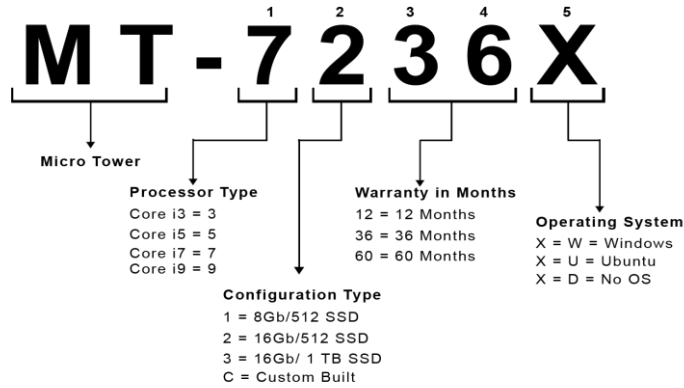

## Micro Tower PC

### Product Nomenclature

#### Product Specifications

Model Series: BBPC-MT

<b>Part #</b>	<b>MT-7336X</b>
<b>Type</b>	Micro Tower i7 12th gen/16 GB/1TB SSD/3Y
<b>Device Type</b>	Desktop
<b>Processor</b>	Intel Core i7 12th Gen 12700
<b>Motherboard</b>	H610
<b>Memory</b>	16GB
<b>Video</b>	Onboard / HDMI x 2 + DP x 1
<b>Audio</b>	Onboard
<b>Storage</b>	1TB SSD
<b>Optical Drive</b>	NO
<b>Digital Media Card Reader</b>	NO
<b>Communication Port</b>	USB2.1 x 4 / USB 3.0 x 2 / COM Port
<b>Interfaces</b>	Onboard LAN RJ45 Gigabit
<b>Expansion Slots</b>	PCIe 4.0 x16 - 1 No / PCIe x1 3.0 - 1 Nos
<b>Expansion Bays</b>	2.5" x 1 / 5.25" x 3
<b>Power Supply</b>	400 Watts
<b>Limited Warranty</b>	3 years Onsite
<b>Software</b>	DOS/Ubuntu/Windows
<b>Dimensions (System)</b>	370 (L) x 195 (B) x 350 (H) mm
<b>Dimensions (Box)</b>	500 (L) x 245 (B) x 450 (H) mm
<b>Weight</b>	3.5 Kg (Net)   5 Kg (Gross)
<b>Std Inclusions</b>	Wired Kbd/Wired Optical Mouse/ Indian Power Cable